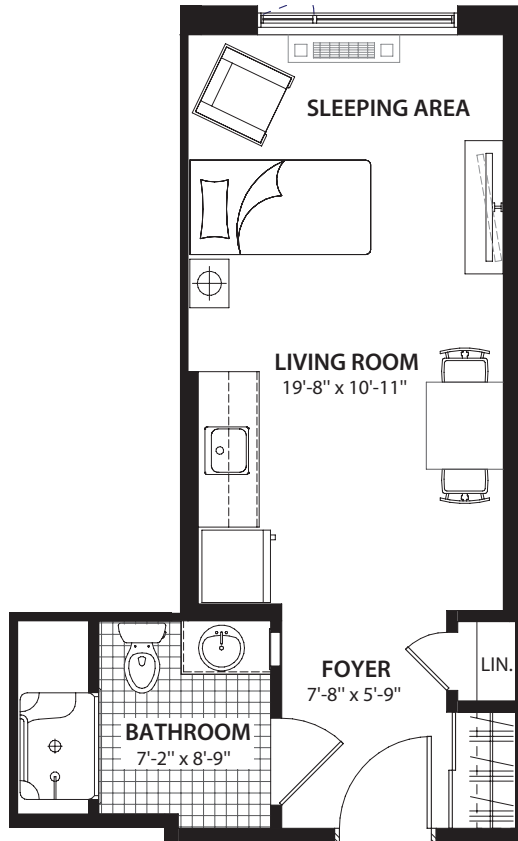

HUNT CLUB

STUDIO | 381 SQ. FT.

UNITS 410-610

Willowbend

RETIREMENT COMMUNITY
COMMUNAUTÉ DE RETRAITE

Plans and specifications may change without notice.
All illustrations are artist's concept. E. & O. E.

TYPICAL FLOOR | 4th & 5th Floors

TYPICAL FLOOR | 6th Floor